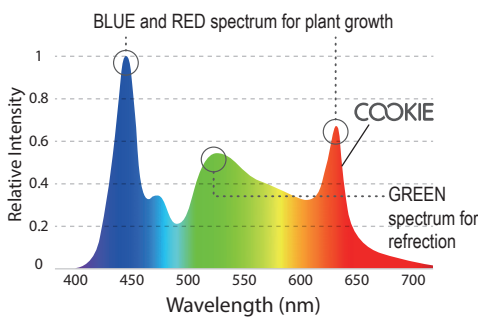

COOKIE/COOKIE+

RGB-W COLOR MIX GROW LIGHT LED LIGHTING SYSTEM

COOKIE is an innovative luminaire specially designed by **ATLEDTiS** for plants. Cookie is a **MODULAR** luminaire, with conductive track and light module allow user add or interchange light module to cope with different glass tank, Scape setting and plant growth. Equipped with professional optic mix **RGB-W** light source, starting from 600 lumen (1 light module) up to 1800 lumen (3 light module), CRI 95. Great lighting performance without compromising the design. Cookie is a great choice for plants and a great piece of functional decoration for your home.

COOKIE
(2 light modular)

Spectrum

Cookie special designed RGB-W light spectrum target for optimizing plant growth and enhancing viewing experience.