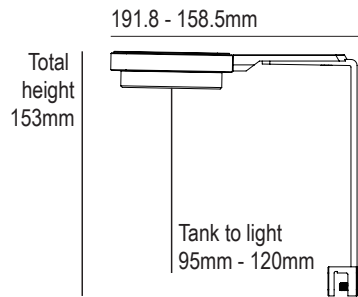

Size and Weight

Weight	0.6kg COOKIE	0.7kg COOKIE+

Material

Material	Aluminum alloy
Color	Anodize silver
Optic Material	PC

Function

For tank size	Standard width 300 - 600mm
For glass thickness	4mm - 9mm

Specification

COOKIE (2 light module)

COOKIE+ (3 light module)

Optic Structure	RGB - W, Professional Optic mix, Cree LED	RGB - W, Professional Optic mix, Cree LED
Color Temperature(CCT)	6500K Daylight	6500K Daylight
Operating Voltage / Current	DC - 24V / 740mA	DC - 24V / 1100mA
Input Voltage	AC 100 - 240V	AC 100 - 240V
Rated Frequency	50/60 Hz	50/60 Hz
Lumen Output	1200 lm	1800 lm
Total Power	21W	32W
Lumen Efficacy	57 lm/W	57 lm/W
Beam angle	100°	100°
LED Life Span	36,000 hrs	36,000 hrs
RoHS	Yes	Yes

Warranty

Limited Warranty	1 year	1 year

*Technical data are based on optimum conditions, actual performance may vary.
Warranty : For more information, please contact ATLEDTiS office or distributors.