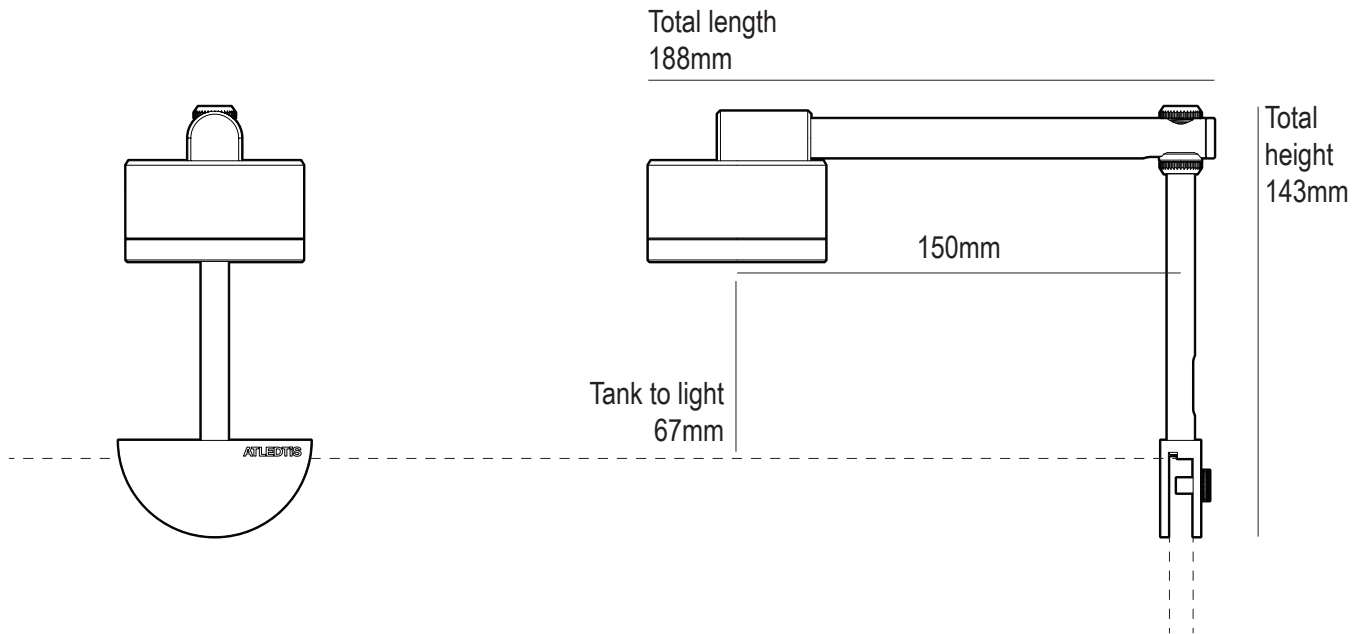

## RGB-W COLOR MIX GROW LIGHT LED LIGHTING SYSTEM

To enjoy plants and promote growth, **E6+** equipped with professional optic mix **RGB-W** light source. This gives the best growing spectrum for most of the plants. Even small glass tank can grow plant in great shape. With CRI Ra:90, 530 lumen and 6500K, providing natural comfort light source. Minimal design, great light quality and easy to use, E6+ is defiantly a great piece of functional decoration for your home.

## Size and Weight

Weight 0.2kg

### Function

For tank size	Standard width 300 - 360mm
For glass thickness	4mm - 8mm