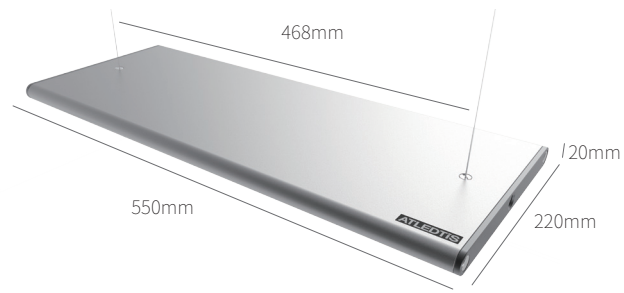

Size and Weight

Weight 3kg

Material

Material	Aluminum alloy
Color	Anodize silver
Optic Material	PC

Function

Dimming	4 level dimming / 10 level fine dimming
Mounting	1.5m suspension wire
For tank size	W90 x D60 x H60cm or below

Specification

Optic Structure	RGB - W, Color Mix Grow Light, Cree LED
Color Temperature(CCT)	6500K Daylight
Operating Voltage / Current	DC-24V / 3A
Input Voltage	AC 100 - 240V
Rated Frequency	50/60 Hz
Lumen Output	4000 Lm
Total Power	78W
Lumen Efficacy	51 Lm/W
Beam angle	80°
LED Life Span	36,000 hrs
RoHS	Yes

It is not just a slogan. With years of lighting and industrial design experience, we have achieved to put the most sophisticated RGB-W color mix technology into just 20mm thick aluminum body. Yet maintain its light quality and both thermal management.

20mm
Super Slim

0
No button on housing

W90cm
Design for W90cm tank

Ra90

PRO-1 uses state of the art **CREE** LED, with ATLEDTIS color mix technology, color rendering can reach up to Ra90.

4000 lm

Designed for tank with **W90 x D60cm** and can easily penetrate **H60cm** tank.