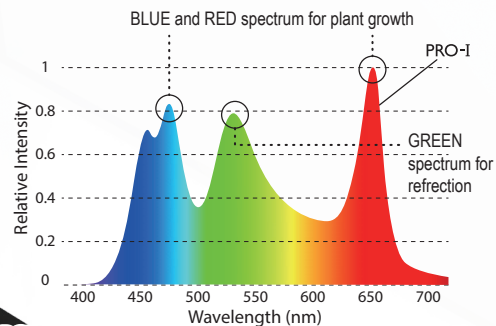

Specification

Optic Structure	RGB - W, Color Mix Grow Light, Cree LED
Color Temperature(CCT)	6500K Daylight
Operating Voltage / Current	DC-24V / 3A
Input Voltage	AC 100 - 240V
Rated Frequency	50/60 Hz
Lumen Output	4000 Lm
Total Power	78W
Lumen Efficacy	51 Lm/W
Beam angle	80°
LED Life Span	36,000 hrs
RoHS	Yes

It is not just a slogan. With years of lighting and industrial design experience, we have achieved to put the most sophisticated RGB-W color mix technology into just 20mm thick aluminum body. Yet maintain its light quality and both thermal management.

Optic mix technique

To achieve the best color mixing effect, we choose the best material as our diffuser, ensure the best color mixing quality in the smallest space. Color mix angle is limited within 80 degrees, ensure even color mixing and good light penetration.

RGB-W Growth spectrum

RGB-W provide optimum spectrum for plant growth, new design technique takes BRIGHTNESS and COLOR RENDITION into the next level, Red and Green color improves. RGB-W technology was tested, verified and improve by ATLEDTIS in many years.