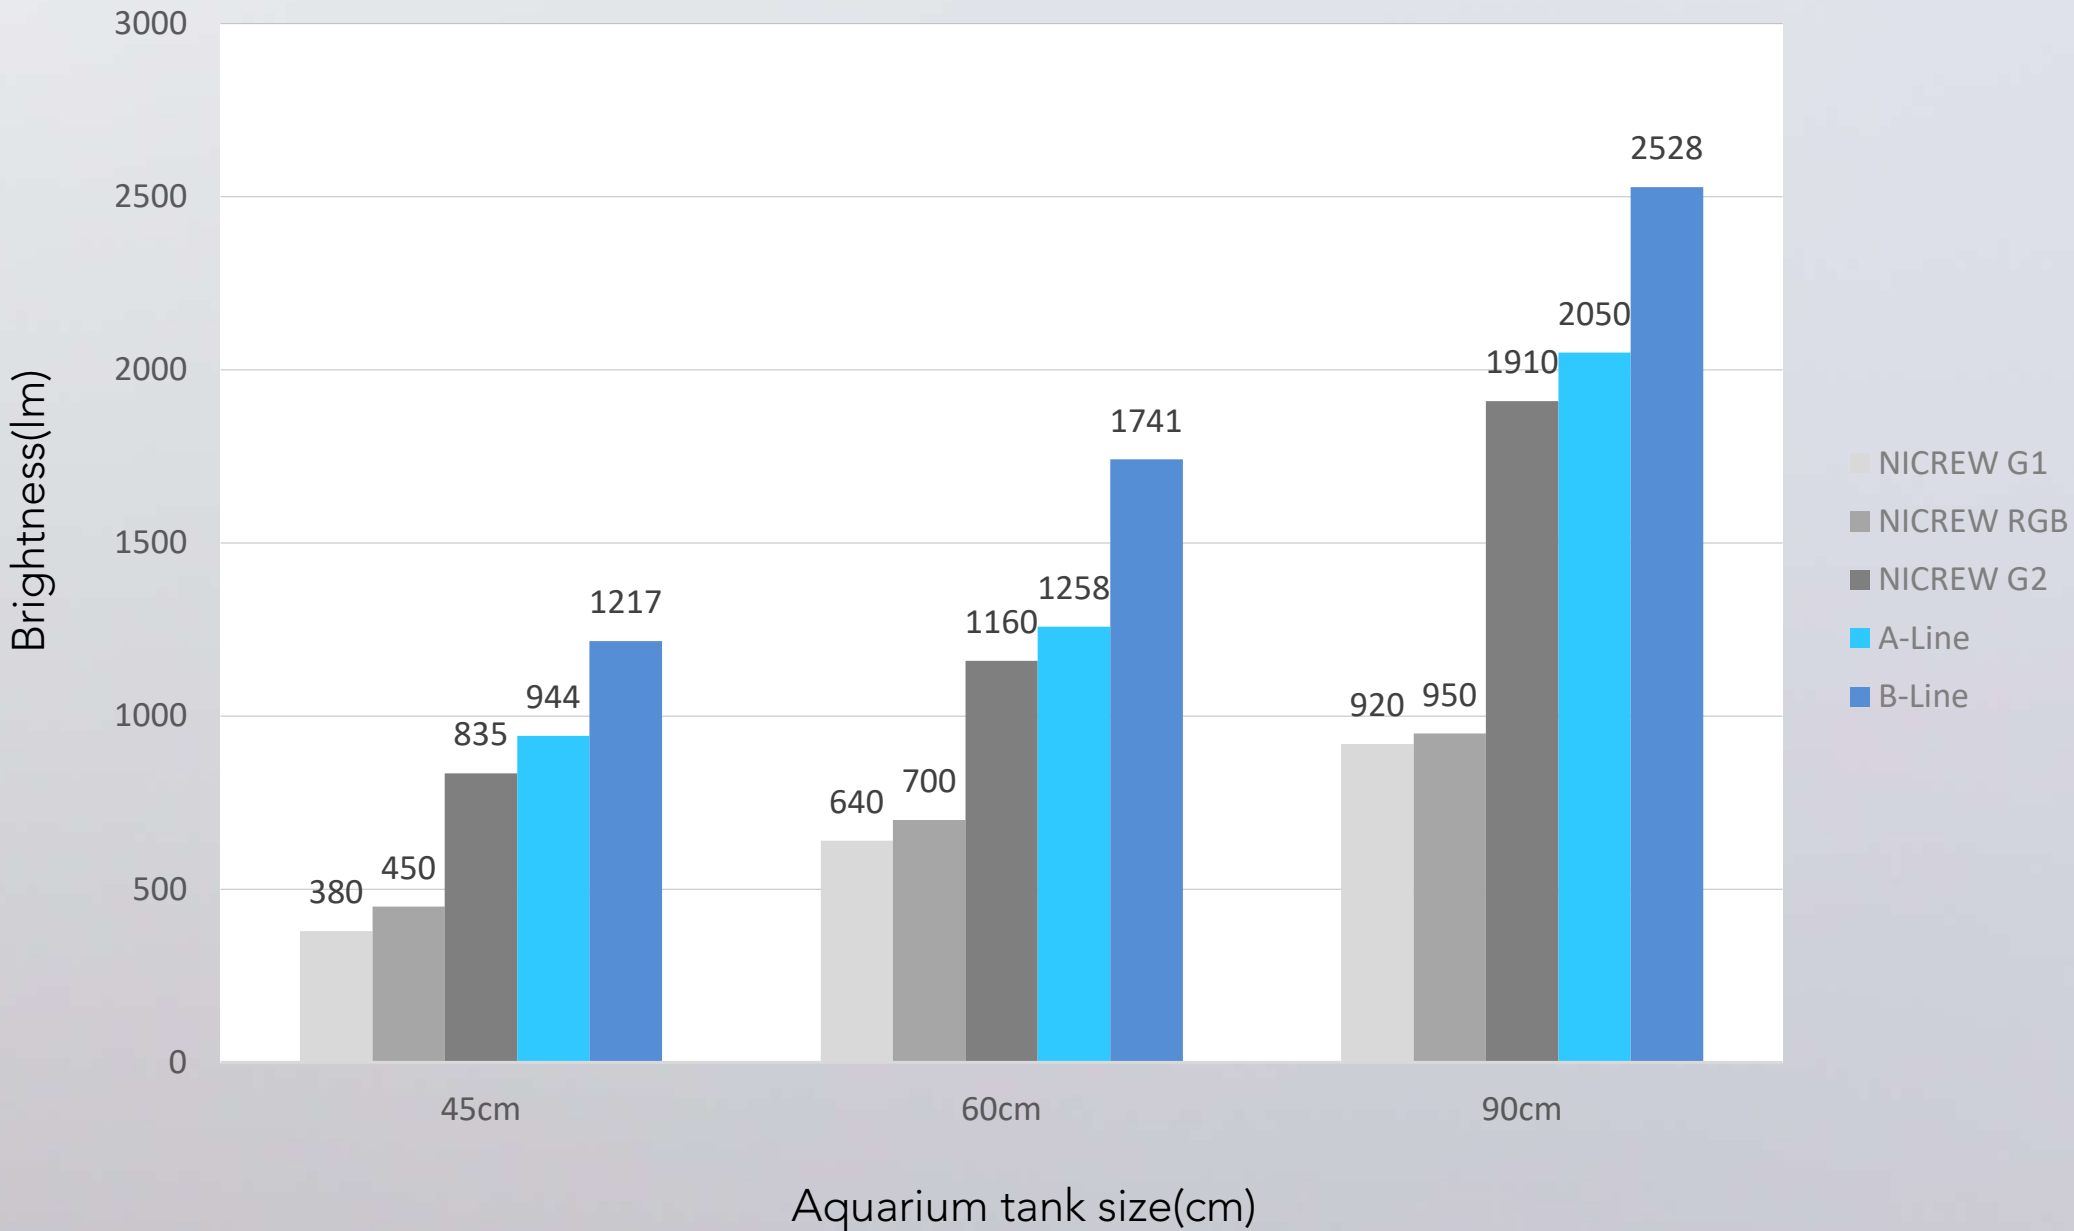

PRODUCT COMPARISON, Compared to Amazon's most popular products.

Brightness comparison.

1. 2.5 to 3.0 times brighter the Nicrew cheapest model, G1.
2. 1.3 to 1.4 times brighter than the Nicrew brightest model, G2.
3. 2.5 times brighter than the Nicrew RGB model, NICREW Plus.