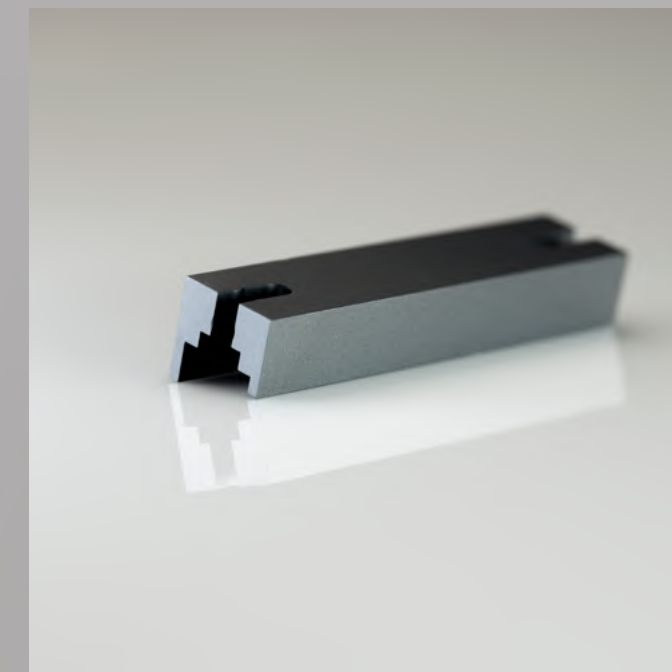

This is a great light for fish keepers.

A BEAUTIFUL AQUARIUM LIGHT

THE STORY OF TWINSTAR B LINE

It is designed to make a customer feel special. We wanted to aim for perfection, never seen before in an aquarium light. With sharp and distinctive edge, the finish of the B-Line is beautiful.

NATURAL COLOR
RGB LED LIGHT

**IT BRINGS OUT
VIVID COLOR IN
TROPICAL FISHES**

The photo was taken under the Twinstar light 45B.

TWINSTAR DESIGN

MODERN DESIGN
SIMPLE LINES. CLEAN EDGES

UNIVERSAL MOUNT

To suit glass thickness 3mm to 10mm

ADJUSTABLE STAND

Extend up to 15cm

The wire stand is applied for 120B.

RELIABILITY

HIGHER EFFICIENCY LED
HIGHER QUALITY POWER ADAPTER

B LINE SPECIFICATION

	Aquarium size(cm)	Glass thinness(mm)	Brightness(lm)	Power consumption(W)	LED	
					White LED	RGB LED
30B	30cm to 40cm	1mm to 10mm	679	9W	12	9
45B	45cm to 55cm	1mm to 10mm	1217	16W	24	14
60B	60cm to 75cm	1mm to 10mm	1741	22W	36	25
90B	90cm to 110cm	1mm to 10mm	2528	33W	60	28
120B	120cm to 130cm	1mm to 15mm	3166	42W	72	44